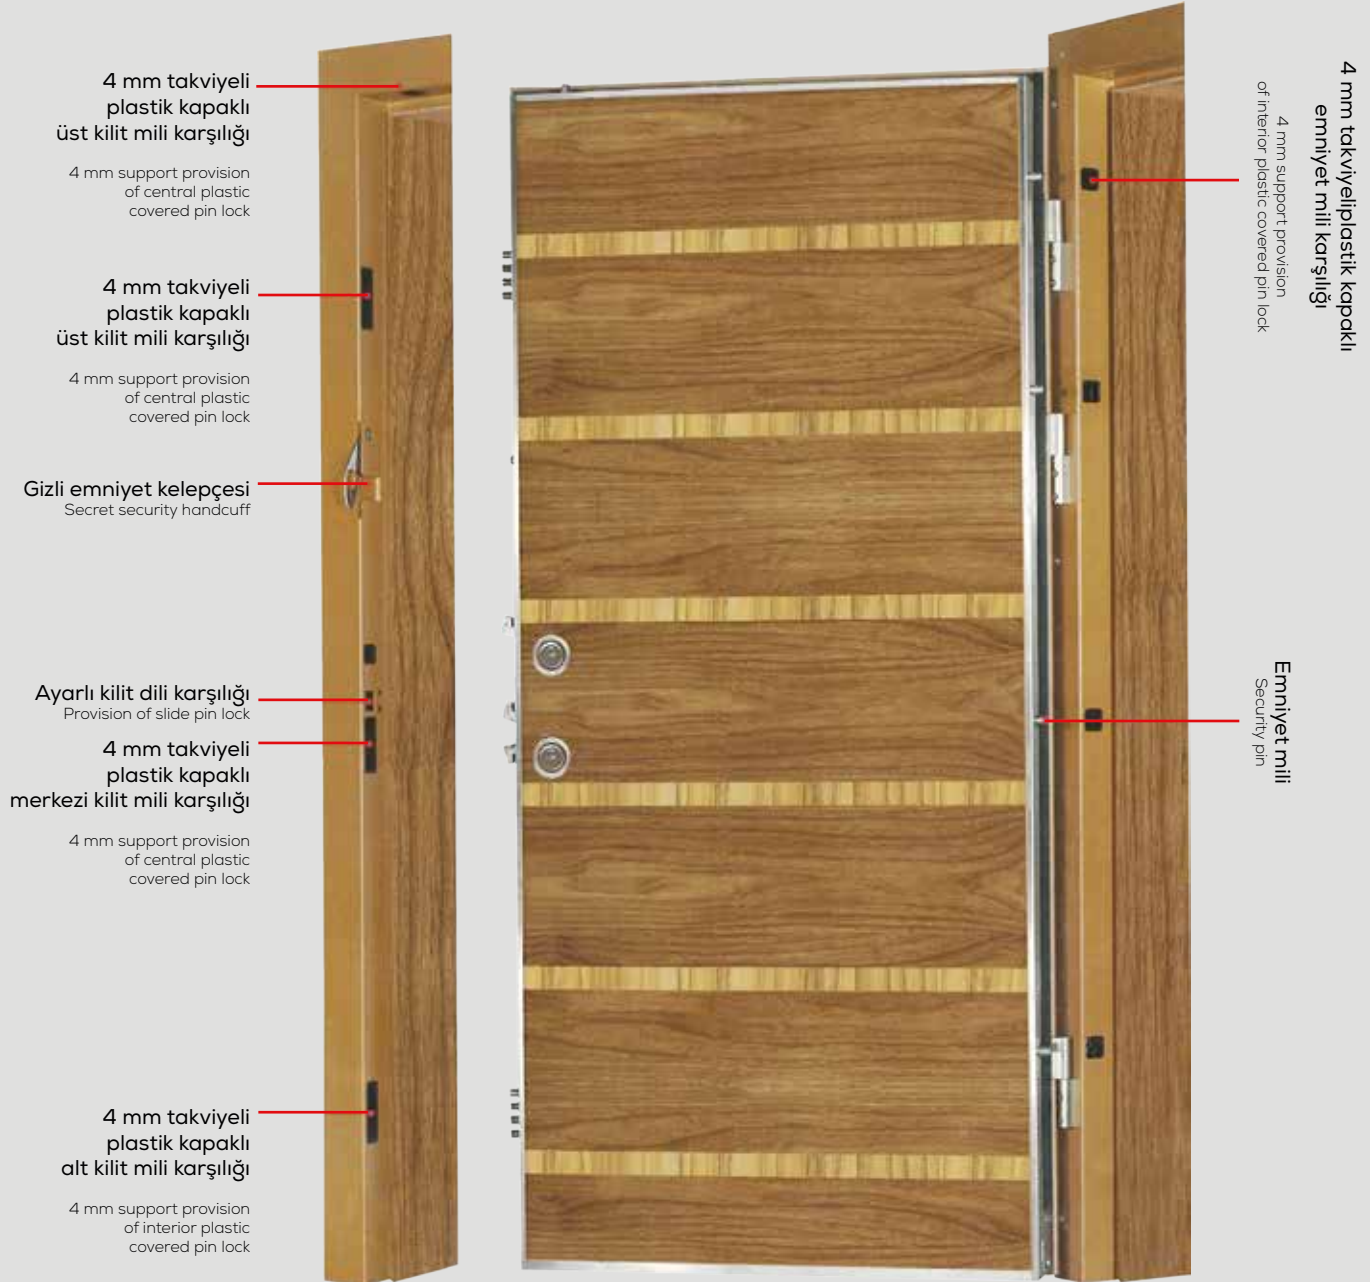

Standart kapaklı
dürbün
Standart covered
telescope

KİLİT VE KOL SEÇENEKLERİ

ALTERNATIVES LOCKS AND DOOR HANDLES

Düz Çekme Kol (25 cm)
Saten Kaplama
Plain drawing doorhandle
(25 cm) covered satin

Düz Çekme Kol (40 cm)
Saten Kaplama
Plain drawing doorhandle
(40 cm) covered satin